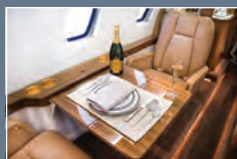

CITATION VII

N832CB

SPECIFICATIONS:

- 8 Passengers
- High-speed internet access
- Refurbished interior (2013)
- Repainted exterior (2013)
- Leather seats with retractable headrests
- Galley with coffee & oven warmers
- Individual tables for single seating
- 110 volt power outlets
- Private lavatory with sink
- Speed: 452 MPH
- Range: 1,824 SM
- TCAS II
- EGPWS