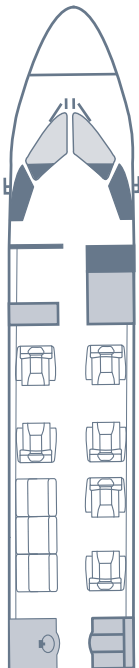

GULFSTREAM 200

N311MK

SPECIFICATIONS:

- 9 Passengers
- 528 MPH
- 4062 SM Range
- Full Galley
- Satellite Phone
- Private Lavatory
- Airshow®
- TCAS II
- EGPWS
- Berthable Seats
- Defibrillator
- Dual DVD
- Microwave